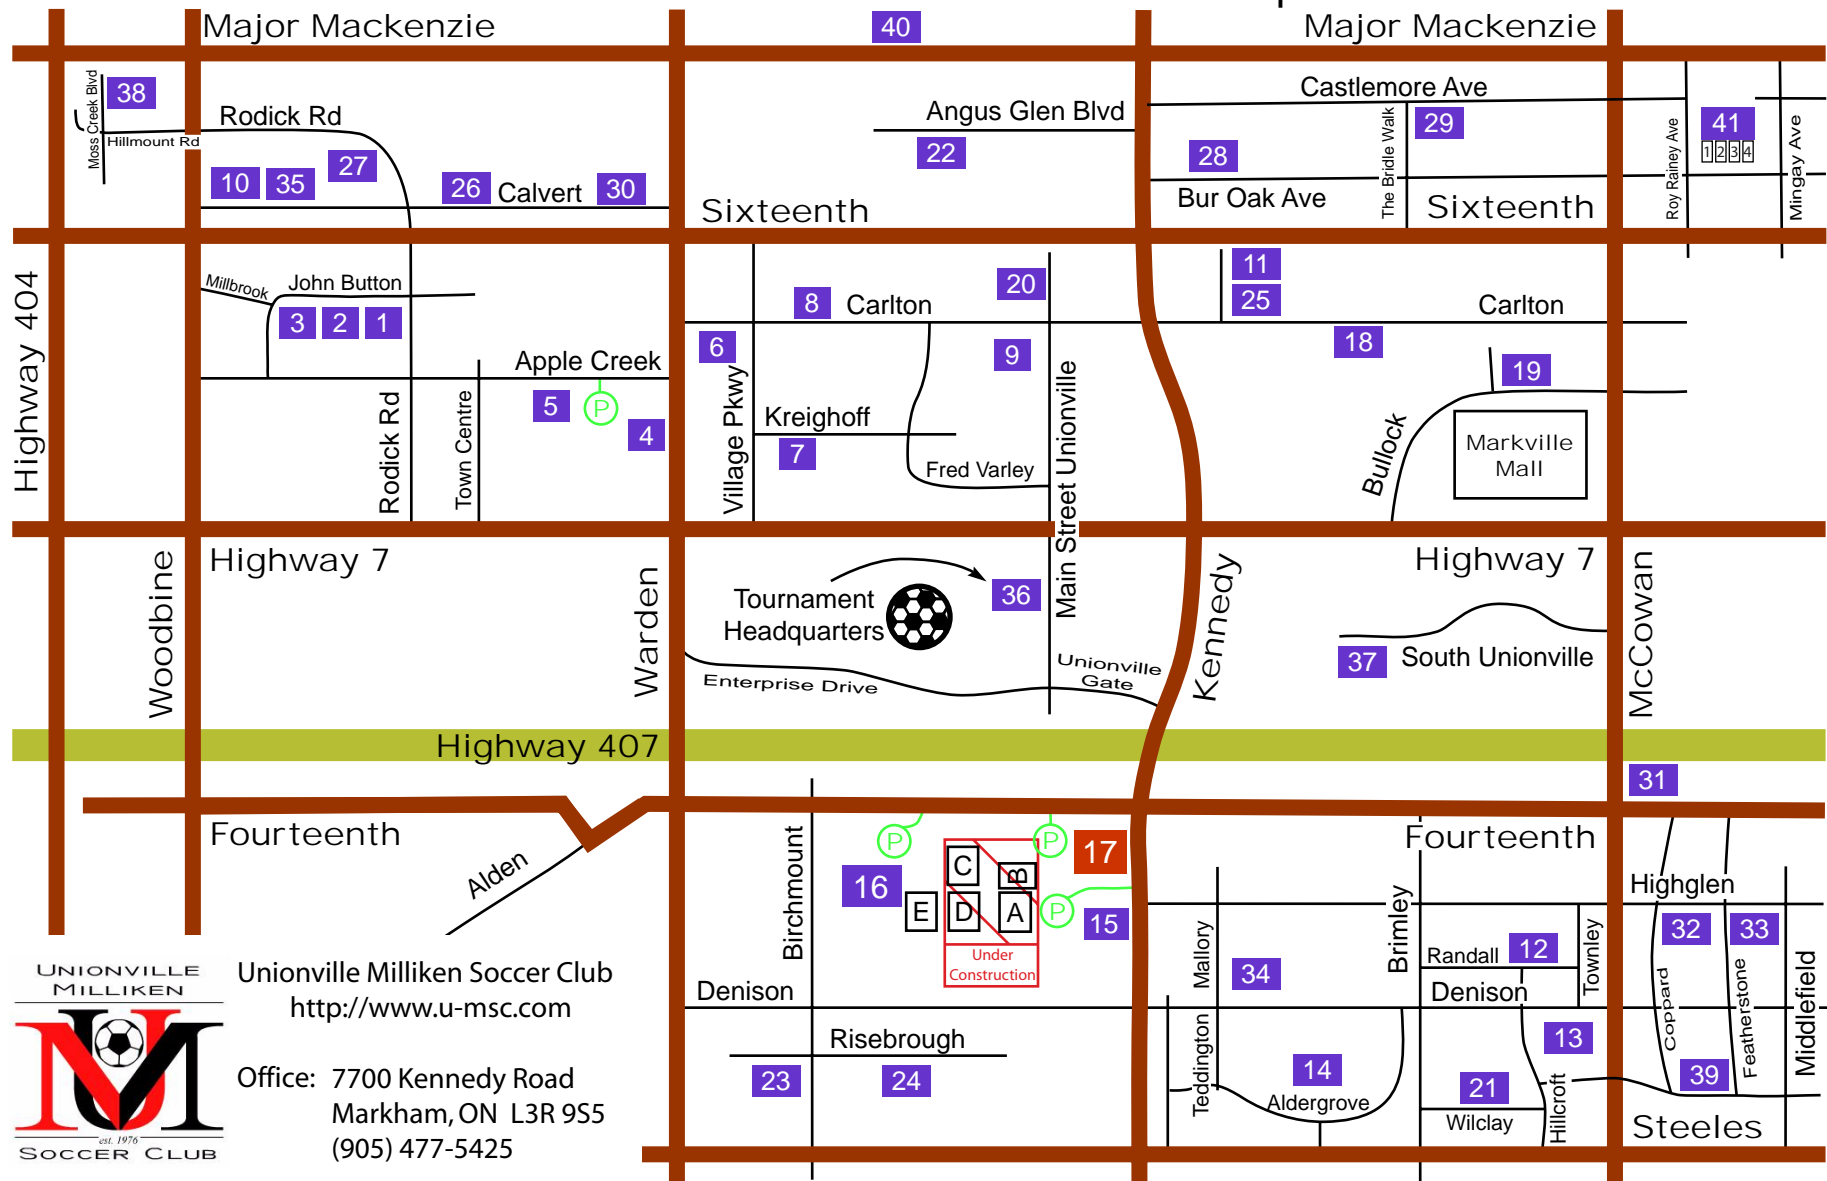

Unionville-Milliken Soccer Club - Map of Fields

Unionville Milliken Soccer Club
<http://www.u-msc.com>
Office: 7700 Kennedy Road
Markham, ON L3R 9S5
(905) 477-5425

- | | | | | |
|-------------------------|----------------------------|------------------------|--------------------------------|-----------------------|
| 1. Buttonville P.S. | 10. Ashton Meadows Park | 19. Centennial Park | 28. Pierre Elliot Trudeau H.S. | 37. South Unionville |
| 2. John Button Park | 11. Monarch Park | 20. Unionville P.S. | 29. Berczy Park (3 fields) | 38. Woodbine Park |
| 3. Ste. Marguerite C.S. | 12. Randall Park | 21. Wilclay P.S. | 30. Calvert Park | 39. James Edward Park |
| 4. Unionville H.S. East | 13. Armadale Park | 22. Colty's Corners | 31. Father McGivney H.S. | 40. Angus Glen C.C. |
| 5. Unionville H.S. West | 14. Aldergrove Park | 23. Milliken P.S. | 32. Coppard Glen Park | 41. Wismer Park |
| 6. Carlton Park | 15. Milliken H.S. | 24. Highgate Park | 33. Middlefield H.S. | |
| 7. Village Park | 16. Milliken Mills Complex | 25. St. Matthews C.S. | 34. Denison Park | |
| 8. William Berczy P.S. | 17. UMSC Office/Dome | 26. St. Monica H.S. | 35. Ashton Meadows P.S. | |
| 9. Crosby Park | 18. Quantztown Park | 27. St. Augustine H.S. | 36. Bill Crothers H.S. | |