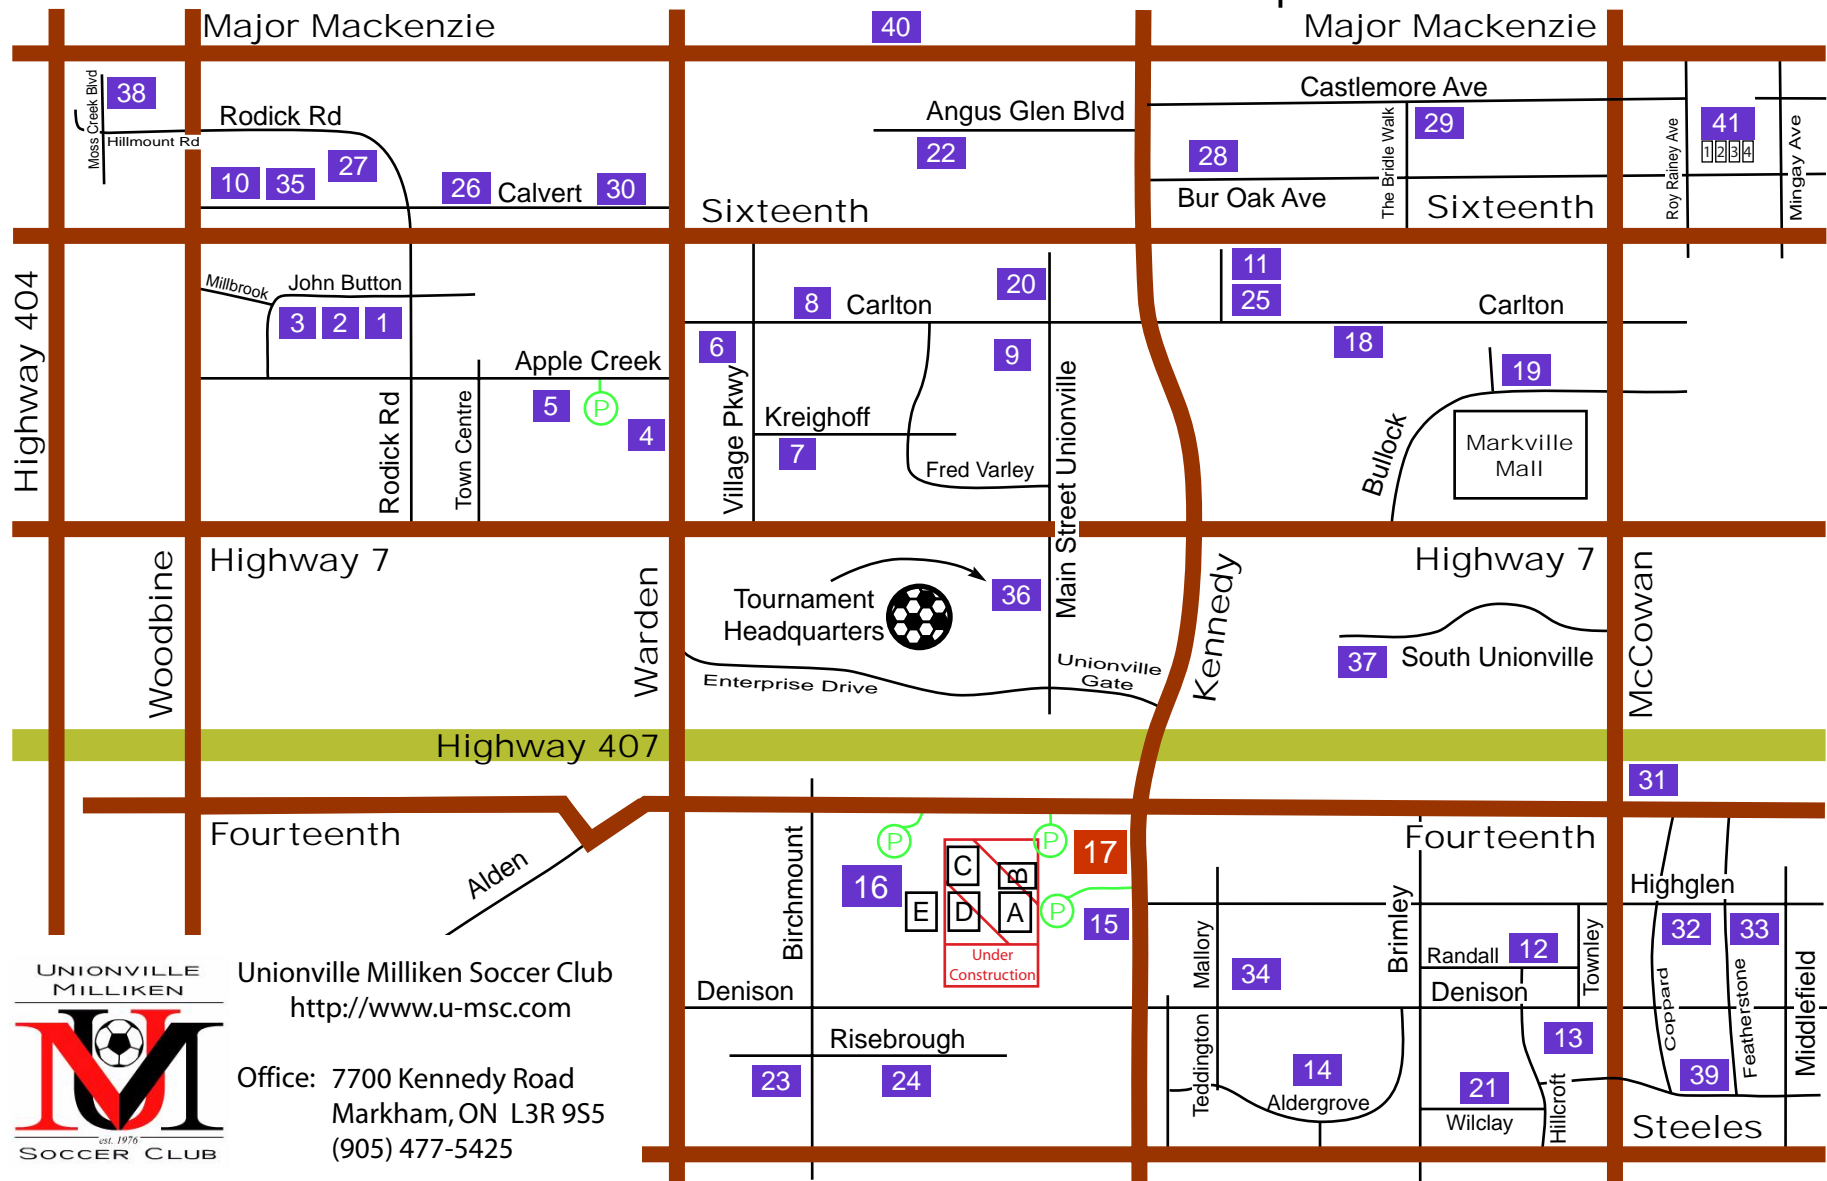

Unionville-Milliken Soccer Club - Map of Fields

Unionville Milliken Soccer Club
<http://www.u-msc.com>

Office: 7700 Kennedy Road
 Markham, ON L3R 9S5
 (905) 477-5425

- | | | | | |
|-------------------------|----------------------------|------------------------|--------------------------------|-----------------------|
| 1. Buttonville P.S. | 10. Ashton Meadows Park | 19. Centennial Park | 28. Pierre Elliot Trudeau H.S. | 37. South Unionville |
| 2. John Button Park | 11. Monarch Park | 20. Unionville P.S. | 29. Berczy Park (3 fields) | 38. Woodbine Park |
| 3. Ste. Marguerite C.S. | 12. Randall Park | 21. Wilclay P.S. | 30. Calvert Park | 39. James Edward Park |
| 4. Unionville H.S. East | 13. Armadale Park | 22. Colty's Corners | 31. Father McGivney H.S. | 40. Angus Glen C.C. |
| 5. Unionville H.S. West | 14. Aldergrove Park | 23. Milliken P.S. | 32. Coppard Glen Park | 41. Wismer Park |
| 6. Carlton Park | 15. Milliken H.S. | 24. Highgate Park | 33. Middlefield H.S. | |
| 7. Village Park | 16. Milliken Mills Complex | 25. St. Matthews C.S. | 34. Denison Park | |
| 8. William Berczy P.S. | 17. UMSC Office/Dome | 26. St. Monica H.S. | 35. Ashton Meadows P.S. | |
| 9. Crosby Park | 18. Quantztown Park | 27. St. Augustine H.S. | 36. Bill Crothers H.S. | |